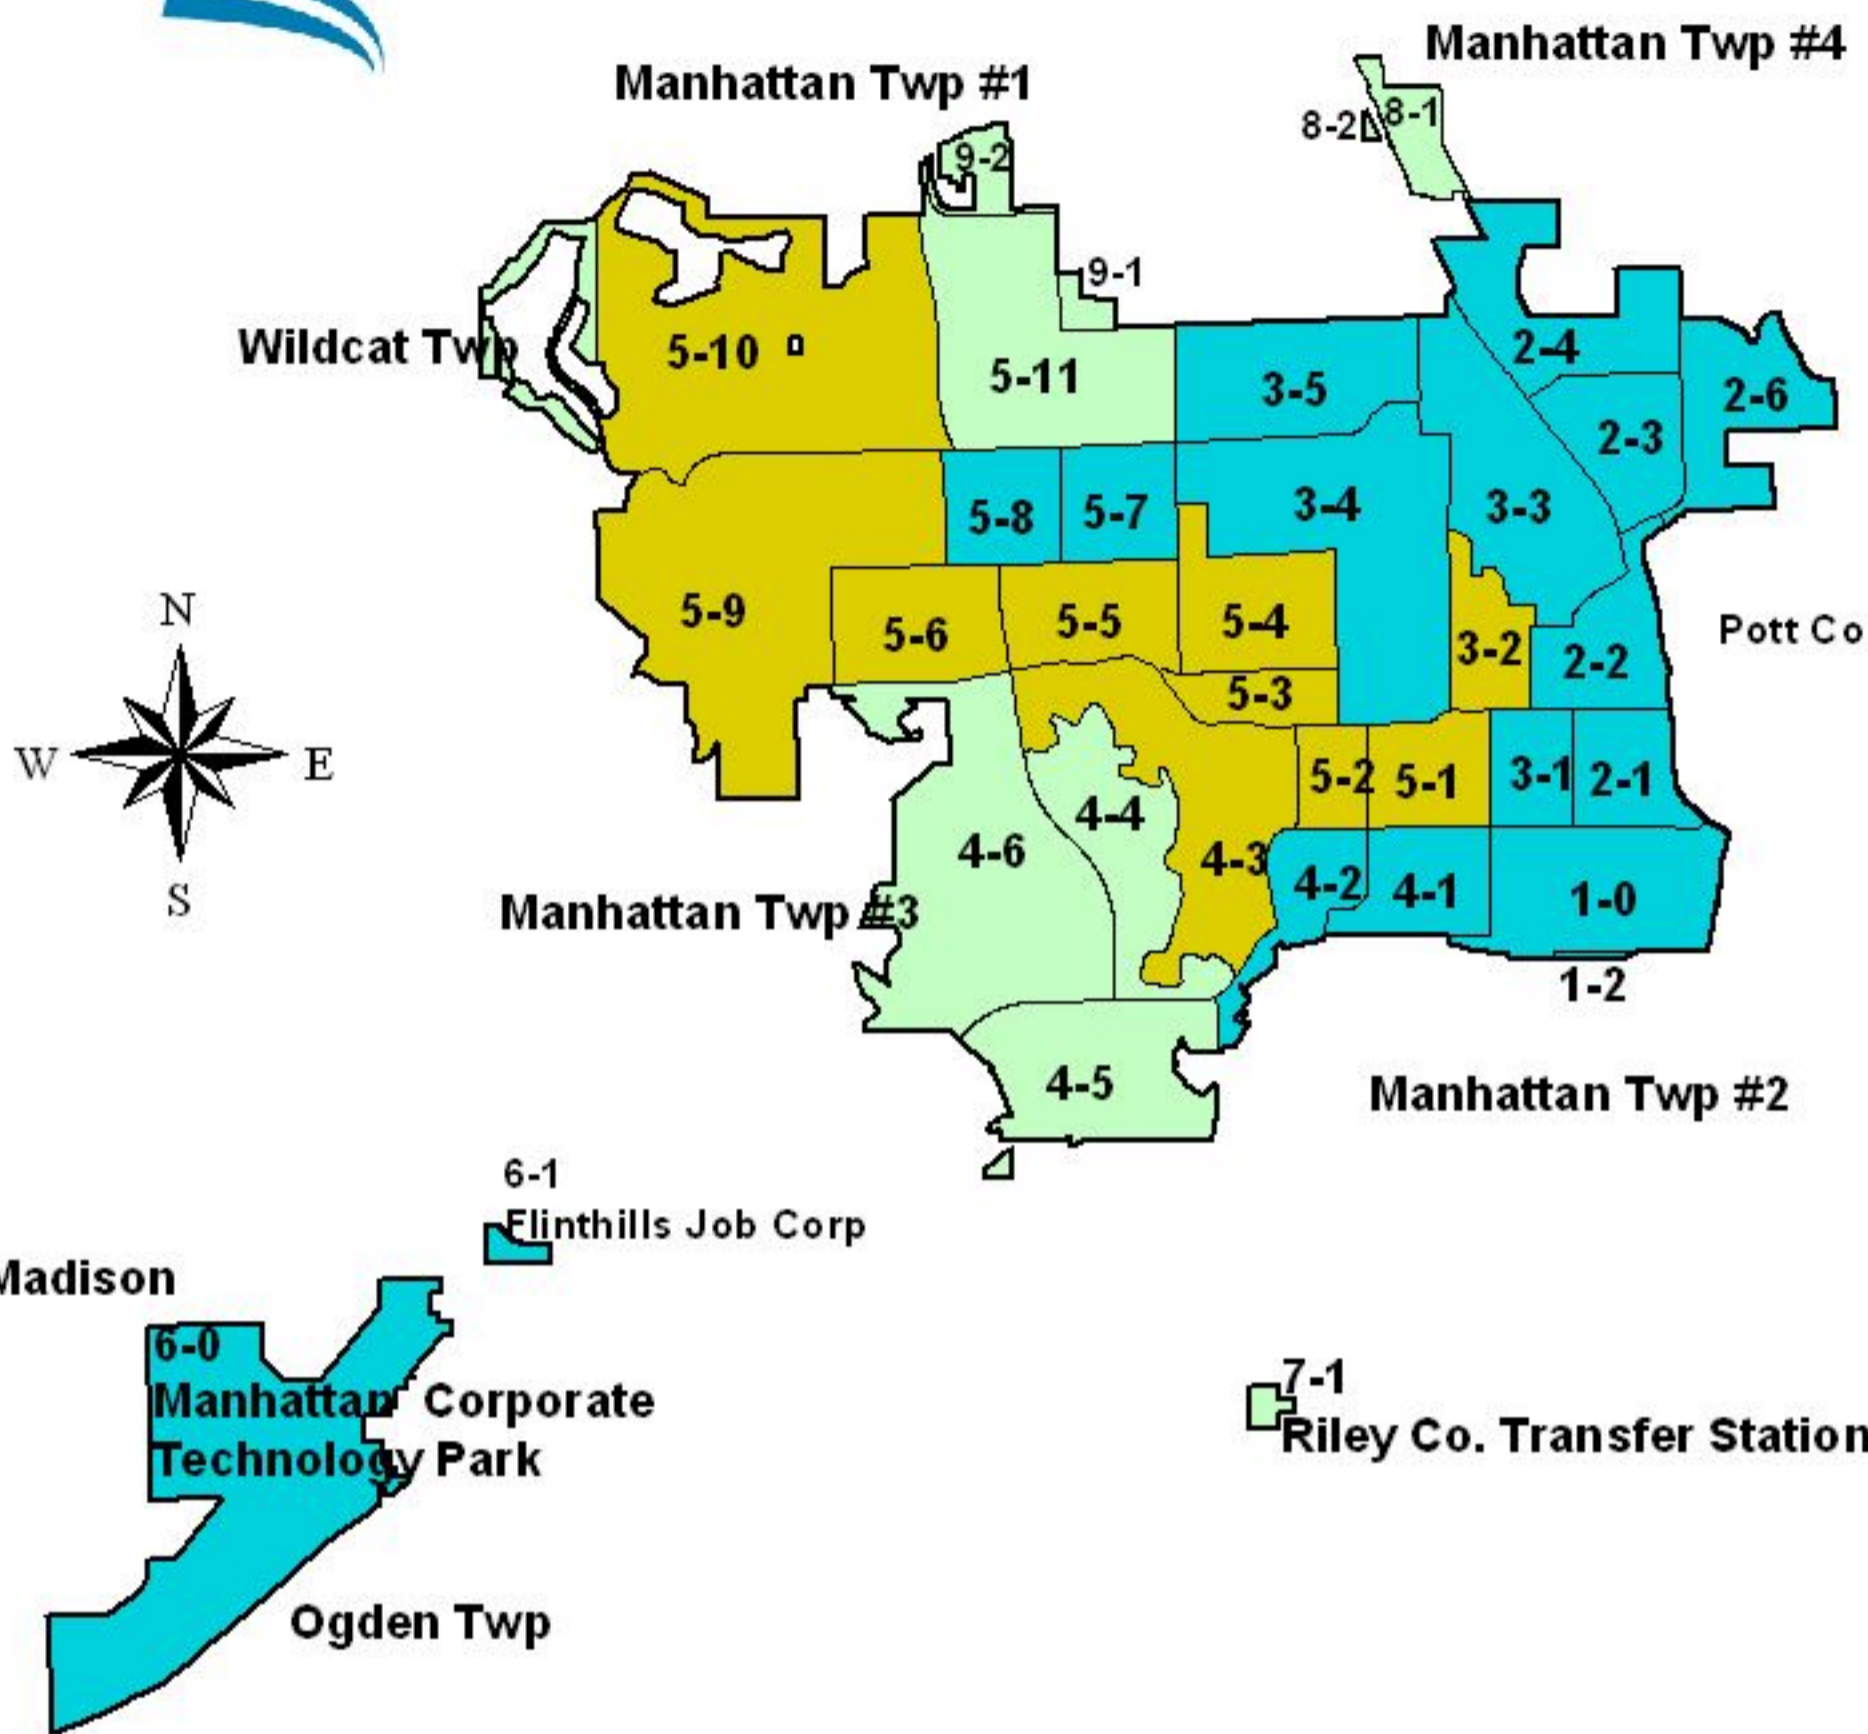

Manhattan City Map of Commission Districts

Dist 1
Ward 1
1-2 3-3
2-1 3-4
2-2 3-5
2-3 4-1
2-4 4-2
2-6 5-7
3-1 5-8
Wd 6 Job Corp
6-1 Technology
Ashland
Manhattan 2
Ogden Twp
Zeandale

Dist 2
2-4 8-1
4-4 8-2
4-5 9-1
4-6 9-2
5-11
Bala (Leonardville)
Center
Fancy Crk
Grant
Jackson (Randolph)
Madison (Riley)
Ft. Riley
Manhattan Twp 1
Manhattan Twp 3
Manhattan Twp 4
May Day
Sherman
Swede Crk
Wildcat

Dist 3
3-2
4-3
5-1
5-2
5-3
5-4
5-5
5-6
5-9
5-10

Mac Voter Distr.shp
 District 1
 District 2
 District 3

Created by Jolene Campbell
 Riley County Clerk's Office
 December 11, 2003